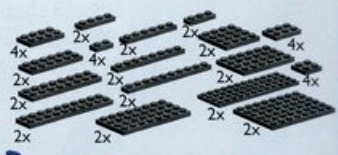

All Accessories
LIMITED
QUANTITIES!
ORDER NOW!

Classic LEGO Bricks...

The Best Way to Build Imaginations!

LEGO classic
 AGES 5-12

A. #5216 Black Roof Bricks
 57 pieces. \$4.99

E. #5215 Green Bricks
 62 pieces. \$4.99

N. #5321 Large White Plates
 10 pieces. \$3.99

R. #5217 Black Plates
 42 pieces. \$4.99

B. #5152 Low Sloped Bricks
 (25 degrees).
 60 pieces. \$4.99

62 Bricks in Six Colors
 \$4.99 each per color.

- F. #5140 - Red** ■
- G. #5141 - Blue** ■
- H. #5142 - White** ■
- I. #5143 - Yellow** ■
- J. #5144 - Black** ■
- K. #5145 - Gray** ■